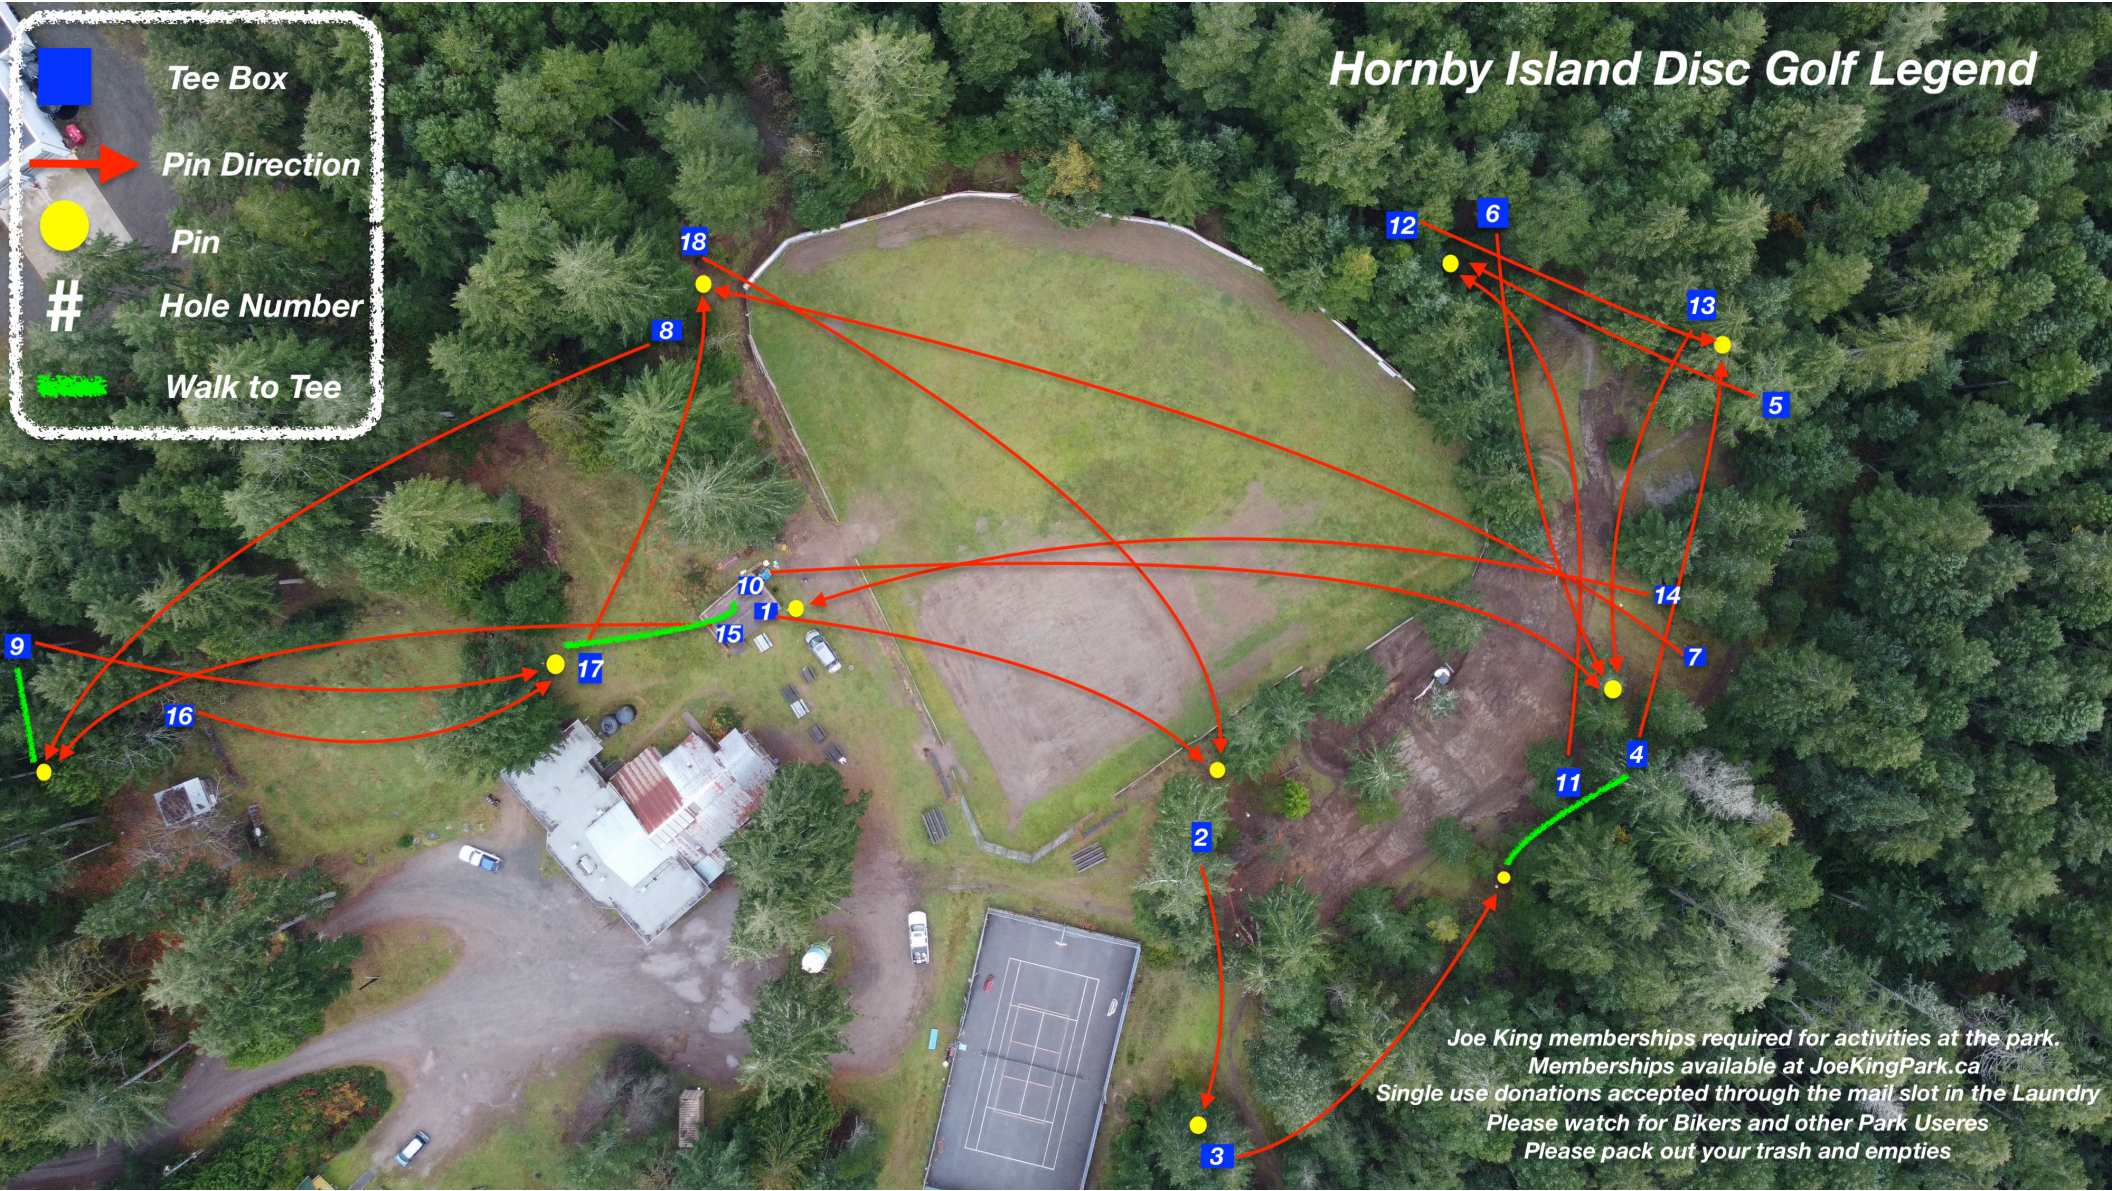

Hornby Island Disc Golf Legend

-  Tee Box
-  Pin Direction
-  Pin
-  Hole Number
-  Walk to Tee

Joe King memberships required for activities at the park.
Memberships available at JoeKingPark.ca
Single use donations accepted through the mail slot in the Laundry
Please watch for Bikers and other Park Users
Please pack out your trash and empties